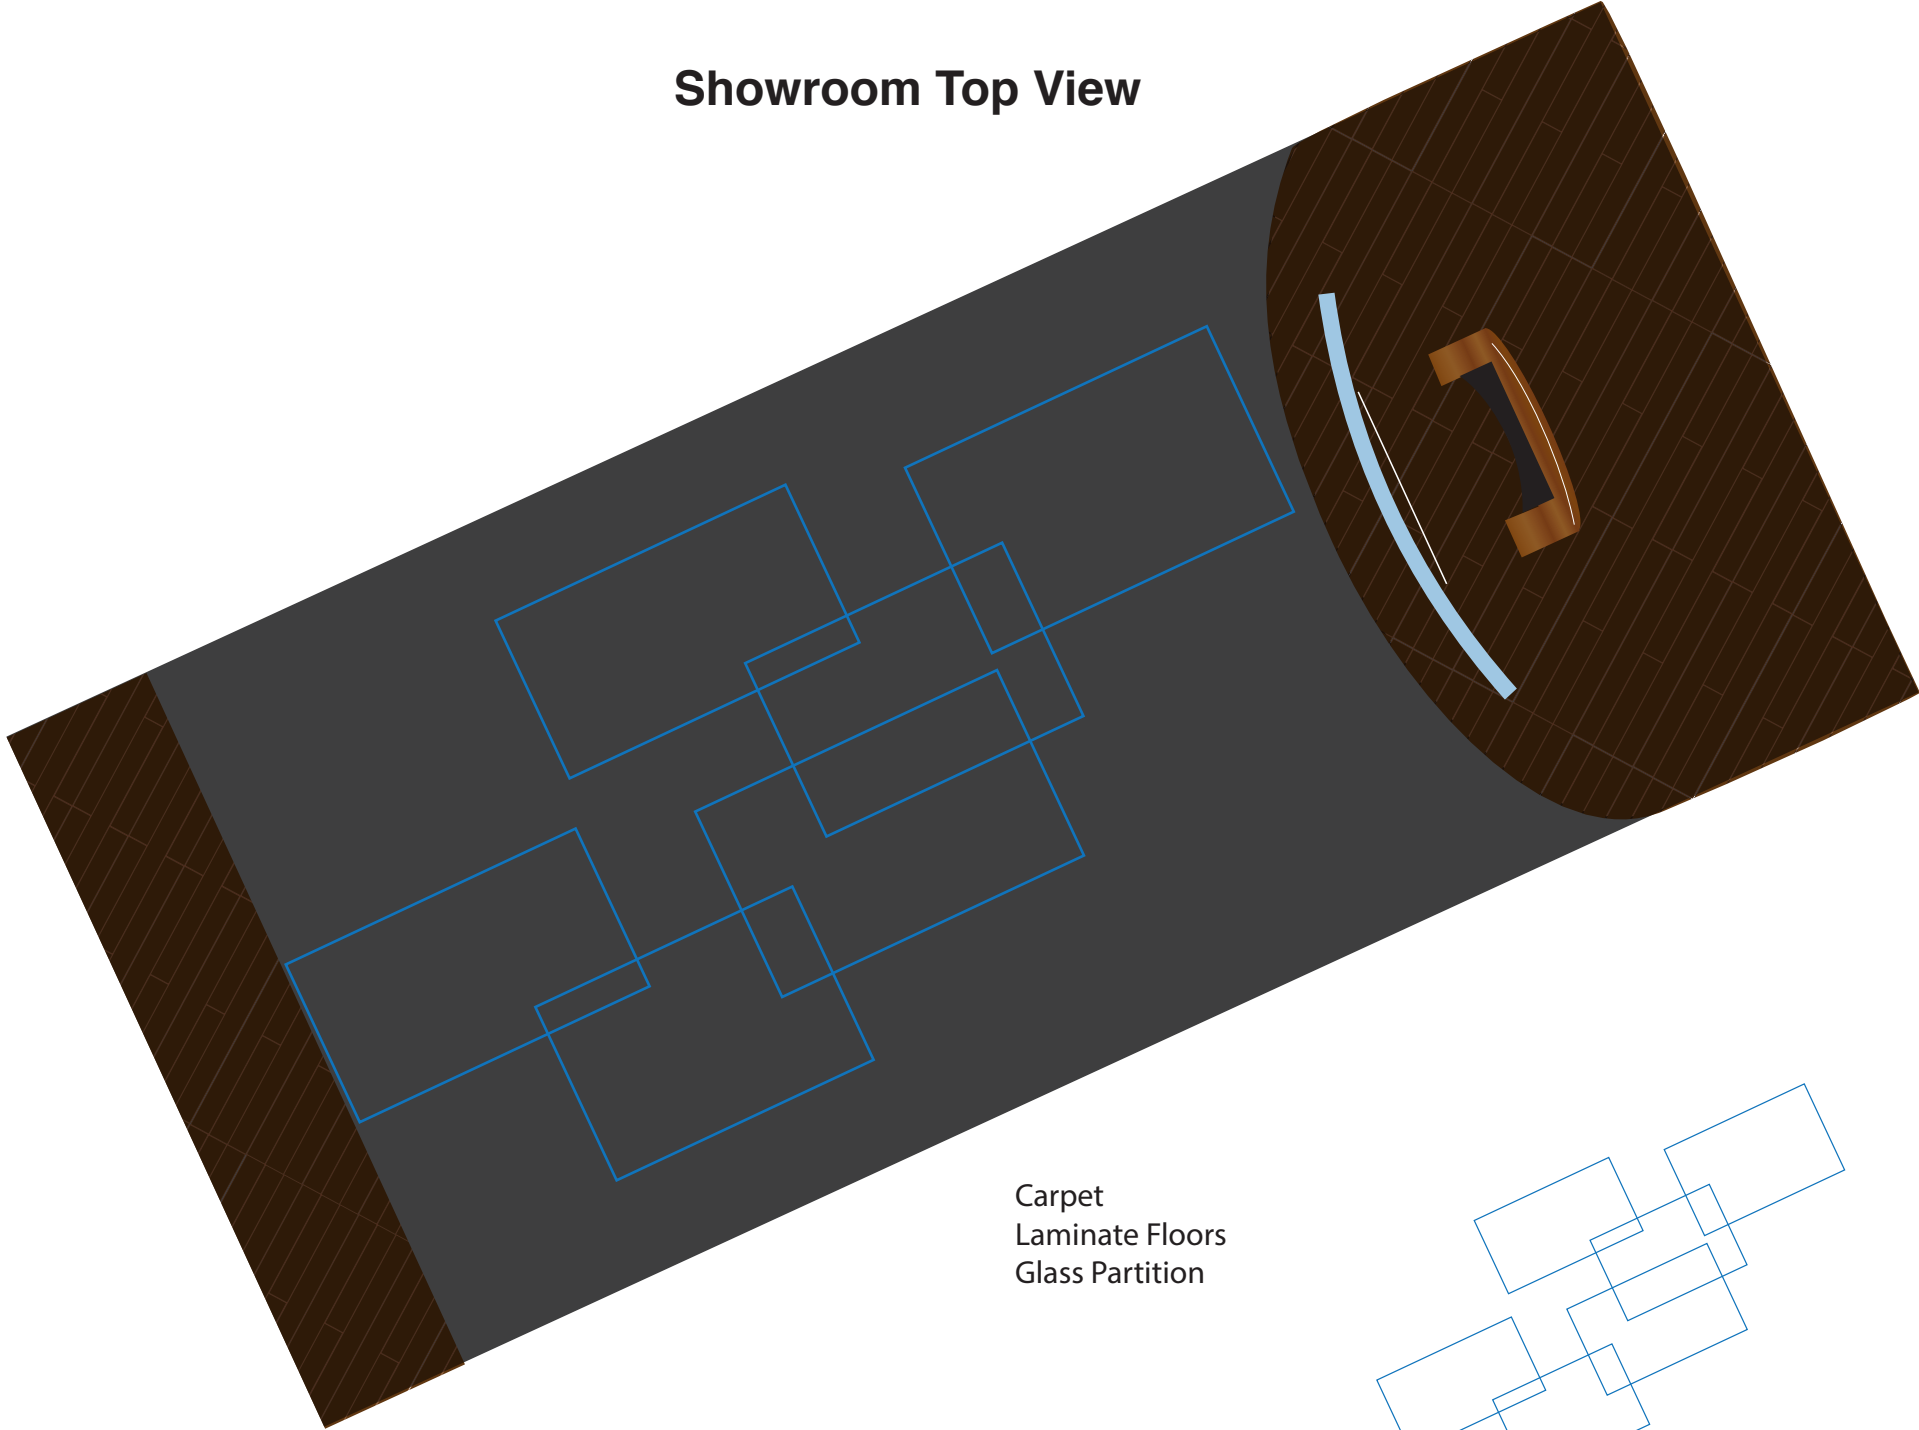

Derek, INTERIOR CONCEPTS

7562 Hitech Rd | Roanoke VA

Partners
Alam Design Group + Family Builders

Reception Desk

OPTION 1

Columns to carry electrical

Design resembling the cloud pieces.

Reception Desk

OPTION 2

Columns to carry electrical

Wall with cover and recessed lighting.

Showroom Top View

Carpet
Laminate Floors
Glass Partition

Floating Cloud System

Showroom Top View

Floating Cloud System

Conference Room Concept

- Wood Paneled Wall
- Wood Window Framing
- Laminate Wood Light Fixture
- Wall Papere