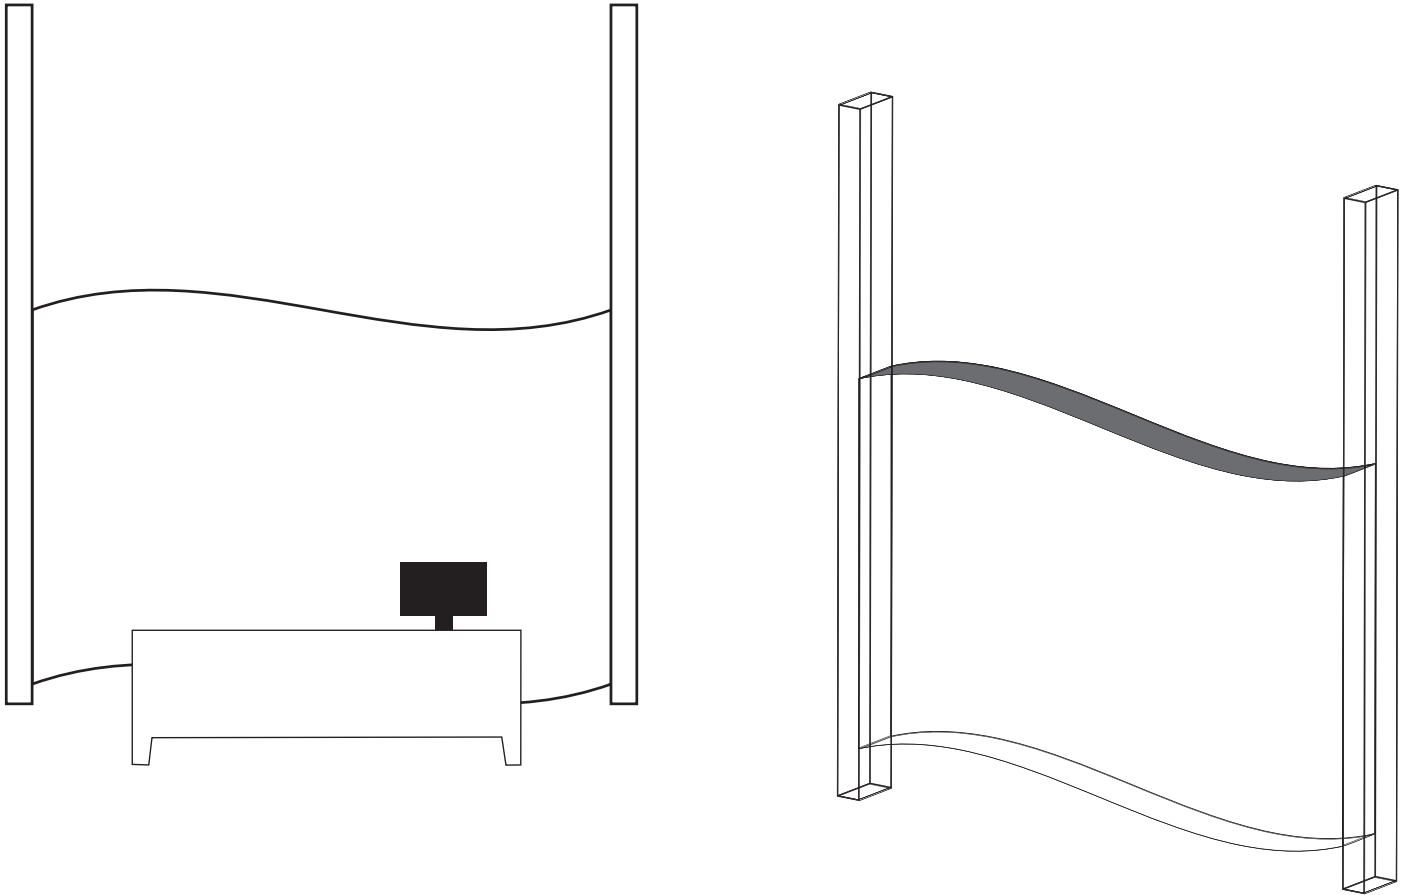

Derek, INTERIOR CONCEPTS

7562 Hitech Rd | Roanoke VA

Partners
Alam Design Group + Family Builders

Reception Desk

OPTION 1

Columns to carry electrical

Design resembling the cloud pieces.

Reception Desk

OPTION 2

Columns to carry electrical

Wall with cover and recessed lighting.

Showroom Top View

Carpet
Laminate Floors
Glass Partition

Floating Cloud System

Showroom Top View

Floating Cloud System

Conference Room Concept

- Wood Paneled Wall
- Wood Window Framing
- Laminate Wood Light Fixture
- Wall Papere