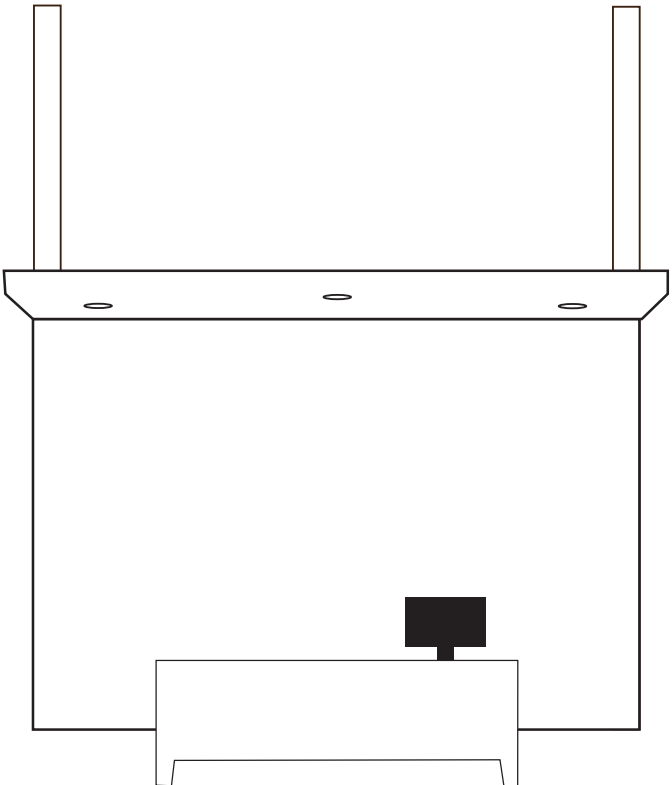

Derek, INTERIOR CONCEPTS

7562 Hitech Rd | Roanoke VA

Partners
Alam Design Group + Family Builders

Reception Desk

OPTION 1

Columns to carry electrical

Design resembling the cloud pieces.

Reception Desk

OPTION 2

Columns to carry electrical

Wall with cover and recessed lighting.

Showroom Top View

Carpet
Laminate Floors
Glass Partition

Floating Cloud System

Showroom Top View

Floating Cloud System

Conference Room Concept

- Wood Paneled Wall
- Wood Window Framing
- Laminate Wood Light Fixture
- Wall Papere